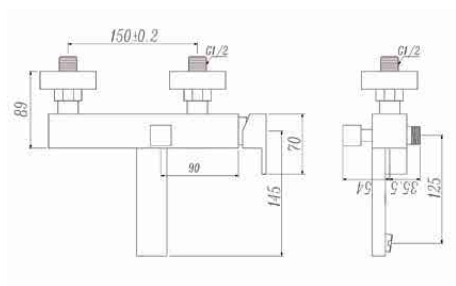

Ref: P4000C

172,80 €

Monomando lavabo Plana cartucho 26 mm

Ref: P4001C

126,72 €

Monomando bidé Plana cartucho 26 mm

Ref: P4004C

126,72 €